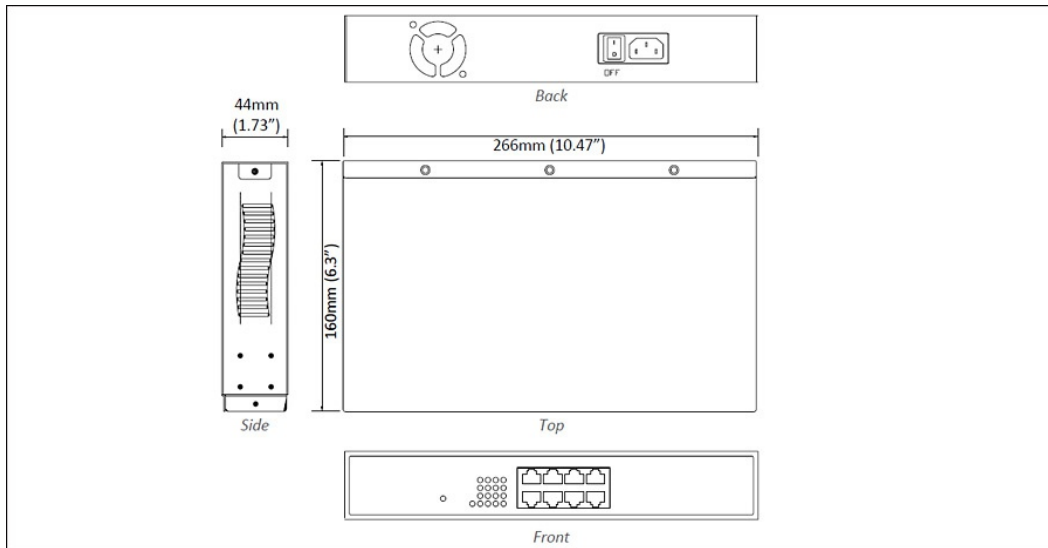

通過認證

ISO

- Manufactured in an ISO 9001 facility

Emission Compliance

CE Mark Class A

FCC Part 15 Class A

產品尺寸圖

訂購型號

型號

EX17908	8-port 10/100/1000BASE-T PoE (IEEE 802.3at) Web-smart Ethernet Switch

---

Optional Accessories

KR-BK17		Rack mounting kit (black)