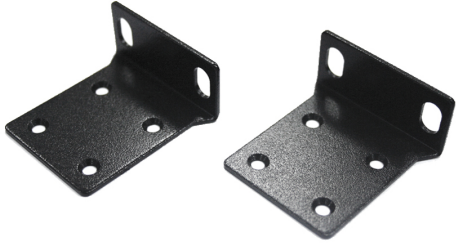

マウントキット

製品型番

DIN-Rail Mounting Kits

Part Name	Product Photo	Description
KD-AA5100		DIN-Rail mounting kit For EL1032T and EX42900 Series
KD-AA78000		DIN-Rail mounting kit For EX73900, EX73900E, EX78000, EX78900 and EX78900E Series
KD-AA96000		DIN-Rail mounting kit For ED3538, ED3575, EL1141, EX33000, EX43000, EX63000, EX71000, EX73000, EX83000, EX94000 and EX95000 Series
KD-AAEL950		DIN-Rail mounting kit For ED3541, EL8000, EL8100 and EX41922 Series

Panel Mounting Kits

Part Name	Product Photo	Description
KP-AA96-480		<p>Panel mounting kit For EL900, EL1141, EX33000, EX43000, EX63000, EX71000, EX73000, EX73900, EX73900E, EX78000, EX78900, EX78900E, EX94000, EX95000 and SmartE Series</p>
KP-S300		<p>Panel mounting Kit For SmartE Series</p>

Rack Mounting Kits

Part Name	Product Photo	Description
KR-BKEL900		<p>19" Rack mounting kit (black) For EL900, EL1141 and EX94000 Series</p>
KR-BK-43-400		<p>19" Rack mounting kit (black) For EX33000, EX43000 and EX95000 Series</p>
KR-BK71000		<p>19" Rack mounting kit (black) For EX71000 and EX61000A Series</p>