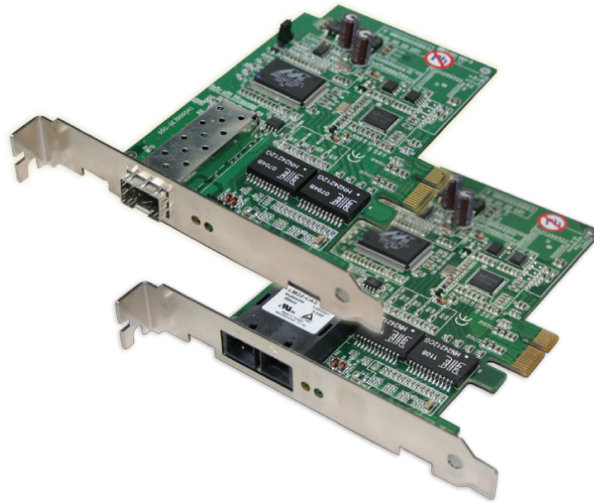

GE3000 Series

PCI Express Gigabit Ethernet Adapter

Features

- Compliant to IEEE802.3 10BASE-T, 802.3u 100BASE-TX, 802.3ab, 1000BASE-T and 802.3z 1000BASE-SX/LX/SFP
- Jumbo Frame up to 7K (Vista) and 4K (XP and other OS)
- PCI Express 1.0a compliant
- Microsoft NDIS5 (IP, TCP, UDP) checksum offload and large send offload
- Preboot Execution Environment (PXE) 2.1
- Advanced Configuration Power Management Interface (ACPI) 2.0
- Supports Wake-on-LAN remote wake-up (GE3000TX only)
- IEEE802.1Q VLAN Tagging
- IEEE802.1p Layer 2 Priority Tagging
- RFC 1157 SNMP v1 compliant
- Cable diagnostic utility
- 0°C to 45°C (32°F to 113°F) operating temperature range

Hardware Specifications

Technology

Standards

- IEEE802.3 10BASE-T
- IEEE802.3u 100BASE-TX
- IEEE802.3ab 1000BASE-T
- IEEE802.3z 1000BASE-SX/LX/SFP
- IEEE802.3x Full duplex flow control
- IEEE802.1Q VLAN tagging
- IEEE802.1p Priority Encoding

Power

Power Consumption

- 2.3W Max.

Mechanical

Dimensions

- 125mm (L) x 121mm (W)
(4.92" (L) x 4.76" (W))

Weight

- 80Kg (0.18lb.)