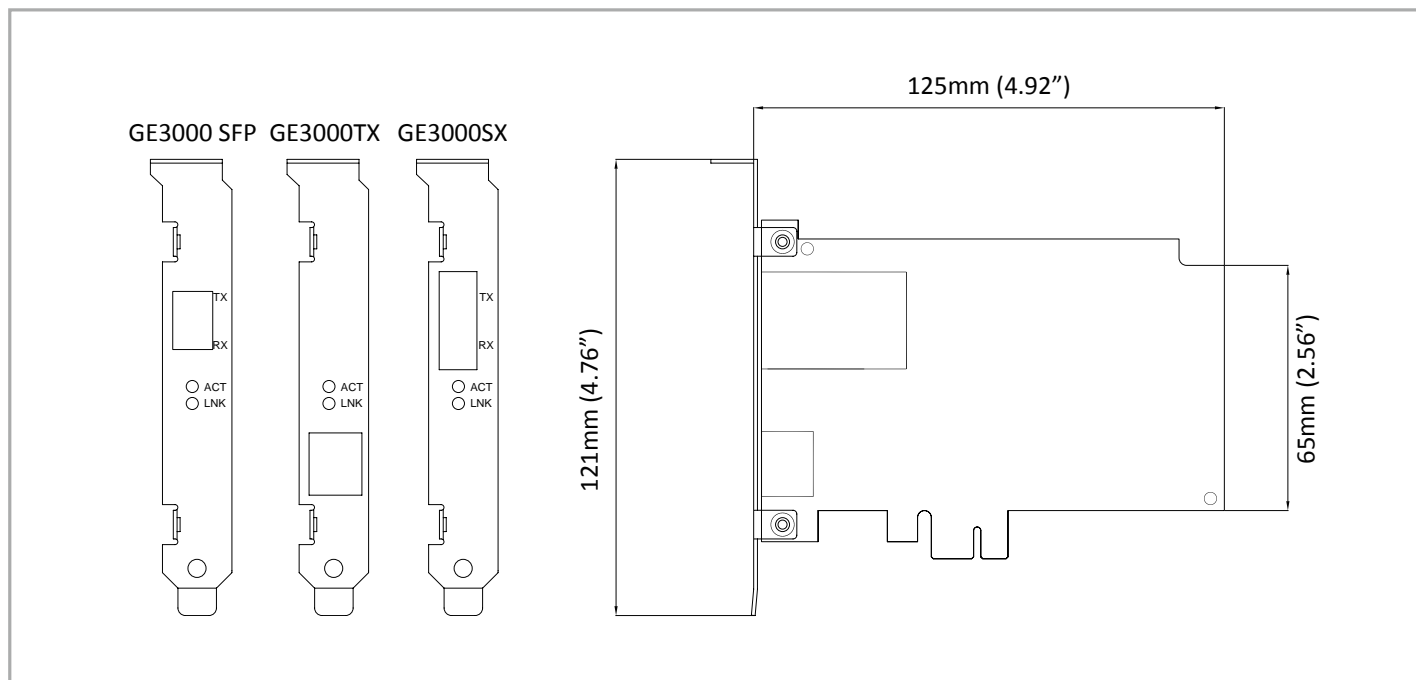

Hardware Specifications

Technology

Standards

- IEEE802.3 10BASE-T
- IEEE802.3u 100BASE-TX
- IEEE802.3ab 1000BASE-T
- IEEE802.3z 1000BASE-SX/LX/SFP
- IEEE802.3x Full duplex flow control
- IEEE802.1Q VLAN tagging
- IEEE802.1p Priority Encoding

Protocols

- SNMP V1

Processing Type

- IEEE802.3x full-duplex flow control

Driver

- Microsoft Windows 2000 / XP / 2003 / Vista (32bit/64bit), Windows 7 (32bit/64bit)
- Linux 2.4/2.6
- Novell Netware 5.x/6.x

Power

Power Consumption

- 2.3W Max.

Mechanical

Dimensions

- 125mm (L) x 121mm (W)
  (4.92" (L) x 4.76" (W))

Weight

- 80Kg (0.18lb.)

Interface

Ethernet Port

- Gigabit: 1 port

LED Indicators

- Per Unit: Link, Activity

Environment

Operating Temperature

- 0°C to 45°C (32°F to 113°F)

Storage Temperature

- -10°C to 70°C (14°F to 158°F)

Ambient Relative Humidity

- 5% to 95% (non-condensing)

Regulatory Approvals

ISO

- Manufactured in an ISO9001 facility

EMI

- VCCI, Class B (GE3000TX / GE3000LX / GE3000SX)

Emission Compliance

- CE Mark, Class B
- FCC Part 15, Class B

Dimensions